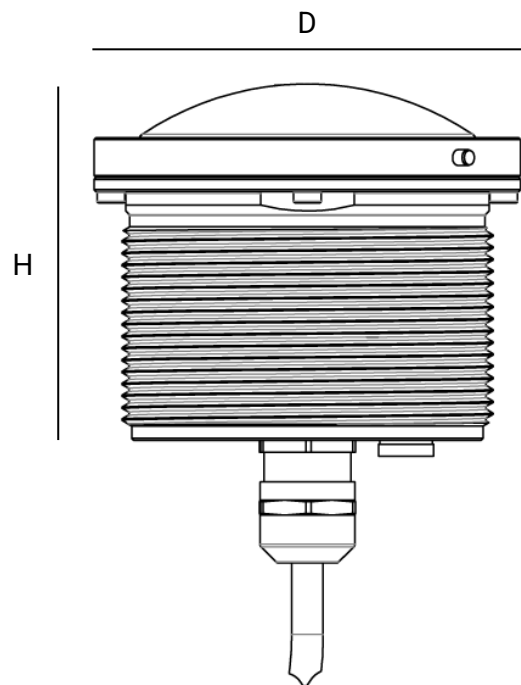

ADJUSTABLE DECK EDGE LIGHT - CONVEX

- Illumination of the perimeter on the flight deck
- Vertical adjustability for easy installation in various deck covers
- Allows readjustment after deck maintenance
- Array of sensors offers health monitoring*
- Dimmable in over 65 000 steps
- Designed for performance

PRODUCT SPECIFICATION

Supply voltage	48 V DC
Power	7 W
Ambient temperature	-25°C to 45°C
Ingress protection level	IP65
Dimensions (D x H)	Ø 108 x 90 mm
Weight	1.3 kg
Surface colour	Steel polished / aluminium grey
Surface coating	Polished / anodized
Housing material	Seawater resistant aluminium alloy
Top glass material	Soda lime glass
Top ring material	Stainless steel (polished)
Adjustment	9.5 - 55 mm top deck level to construction deck
Luminous range	3 NM
Light source	LED
Light colours*	Green, Amber, White
Luminous intensity*	Green: 63 cd; Amber: 25 cd; White: 150 cd

APPLICATIONS

ON-Part No.	Light Colour	Connector Gland
H20026-00-028	Green	Cable Gland (Wiska EMSK-V)
H20026-00-029	Green	M12 Connector
H20026-00-030	Green	Cable Gland (Wiska EMSK-V)
H20026-00-031	Green	M12 Connector
H20026-00-032	Amber	Cable Gland (Wiska EMSK-V)
H20026-00-033	Amber	M12 Connector
H20026-00-034	Amber	Cable Gland (Wiska EMSK-V)
H20026-00-035	Amber	M12 Connector
H20026-00-036	White	Cable Gland (Wiska EMSK-V)
H20026-00-037	White	M12 Connector
H20026-00-038	White	Cable Gland (Wiska EMSK-V)
H20026-00-039	White	M12 Connector